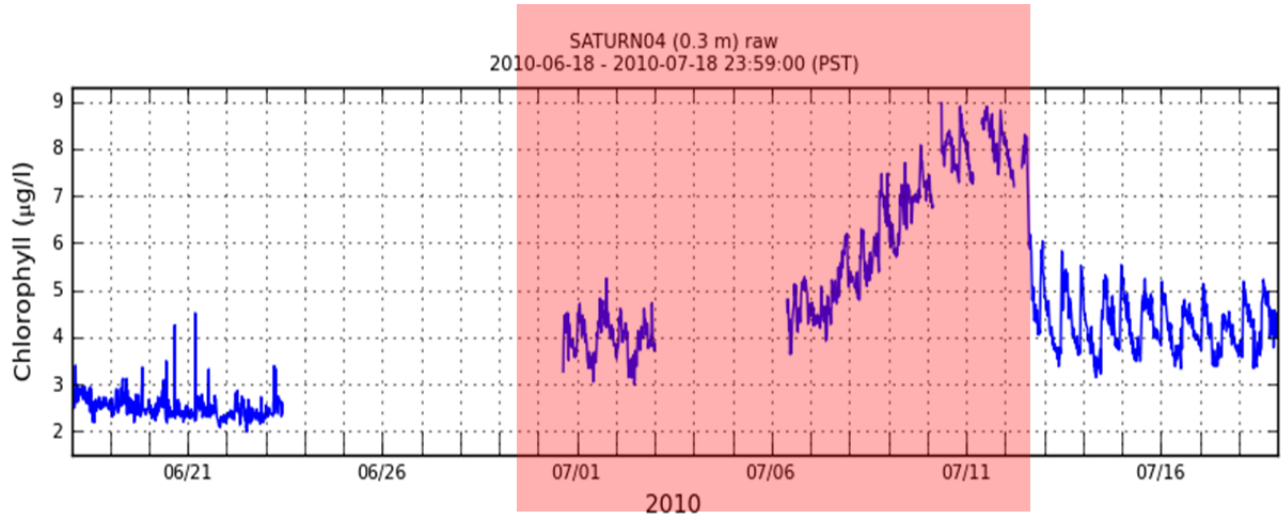

SATURN-04 Chlorophyll Sensor Fouling

Flag Comment: sensor fouled; approximate correction not possible because onset of fouling is unknown due to missing data.

Flag Details: 6/30/10 00:00 - 7/12/10 15:00; flagged as bad data (QL5).